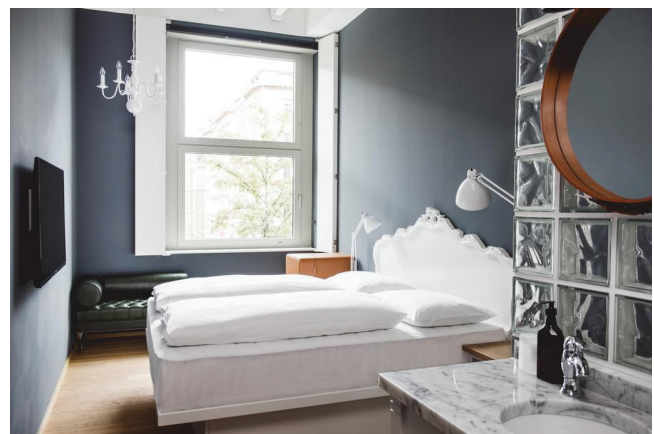

AM STEPHANSPLATZ HOTEL

The Hotel Am Stephansplatz is situated in the very heart of Vienna, directly opposite Saint Stephen's Cathedral, the city's beloved landmark. The hotel's interior is dominated by precious wood, warm colours, and high-quality art and design. The modern and elegant rooms are air-conditioned and come with a flat-screen satellite TV, parquet floors, a minibar, a tea/coffee maker, and a bathroom. Some rooms offer views of the St. Stephen's Cathedral. Free WiFi is available in all areas.

PROPERTY FEATURES

Luggage Service		Included	
Wellness		Gym and spa	
Disability Friendly		Yes	
Room Service		Certain hours	
Wi-Fi		Included in lobby and all rooms	
Restaurant	✓	Meeting Facilities	✓
Bar	✓	Concierge	✓

ROOM FEATURES

Coffee/Tea Maker	✓	Minibar	✓
Air Condition	✓	Telephone	✓
Private Bathroom	✓	TV	✓
Desk		Safety Box	✓
Hair Dryer	✓	Iron	
Smoking Rooms			

LOCATION

Address	Stephansplatz 9, 01. Innere Stadt, 1010 Vienna, Austria
Public Transport Stop	Stephansplatz
Walking Distance	5 min