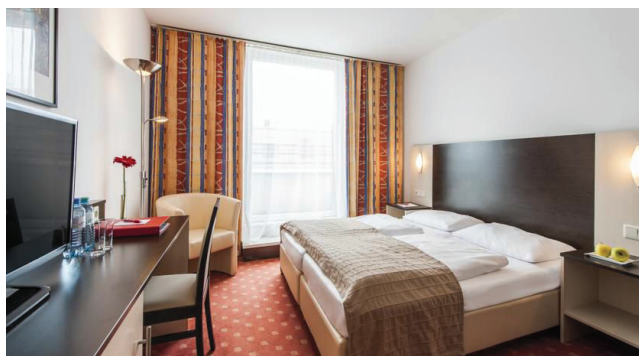

AZIMUT VIENNA DELTA HOTEL

AZIMUT Hotel Vienna offers air-conditioned rooms next to the Hauptbahnhof - Main Train Station, and it is 550 yards away from Belvedere Palace. U1 Keplerplatz Metro Stop offers easy access to the city centre and lies a 3-minute stroll away. Guests of the AZIMUT Hotel Vienna can enjoy a rich breakfast buffet in the breakfast room. The AZIMUT Hotel's rooms feature satellite TV, work desks, and bathrooms with hairdryers. The centre of Vienna with St. Stephen's Cathedral is only 4 underground stops away from the AZIMUT Hotel Vienna.

PROPERTY FEATURES

Luggage Service		Included	
Wellness		N/A	
Disability Friendly		Yes	
Room Service		Certain hours	
Wi-Fi		Included in lobby and all rooms	
Restaurant	✓	Meeting Facilities	✓
Bar	✓	Concierge	✓

ROOM FEATURES

Coffee/Tea Maker	✓	Minibar	✓
Air Condition	✓	Telephone	✓
Private Bathroom	✓	TV	✓
Desk	✓	Safety Box	✓
Hair Dryer	✓	Iron	✓
Smoking Rooms	✓		

LOCATION

Address	Sonnwendgasse 8, 1100 Wien
Public Transport Stop	U1 Keplerplatz Metro
Walking Distance	5 min