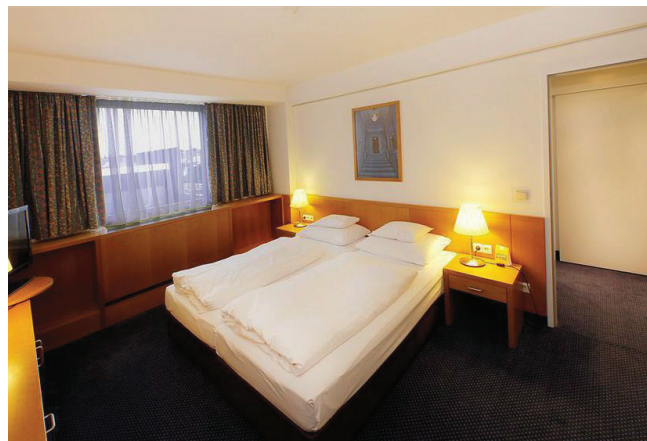

HOTEL & PALAIS STRUDLHOF

Set in an elegant Neo-classicist building in Vienna's ninth district, Hotel & Palais Strudlhof is surrounded by a 2,000 m² park. This 4-star hotel offers free WiFi access.

The air-conditioned rooms were renovated in the summer of 2012 and feature a flat-screen satellite TV, a minibar, a safe, and a bathroom with a bath and shower. The breakfast buffet includes fresh juices and homemade yoghurts.

PROPERTY FEATURES

Luggage Service	Extra charge		
Wellness	N/A		
Disability Friendly	Partly		
Room Service	Certain hours		
Wi-Fi	Included in lobby and all rooms		
Restaurant		Meeting Facilities	✓
Bar	✓	Concierge	✓

ROOM FEATURES

Coffee/Tea Maker	✓	Minibar	✓
Air Condition	✓	Telephone	✓
Private Bathroom	✓	TV	✓
Desk	✓	Safety Box	✓
Hair Dryer	✓	Iron	✓
Smoking Rooms	✓		

LOCATION

Address	Pasteurgasse 1, 1090 Wien
Public Transport Stop	U2 and U6 underground
Walking Distance	N/A