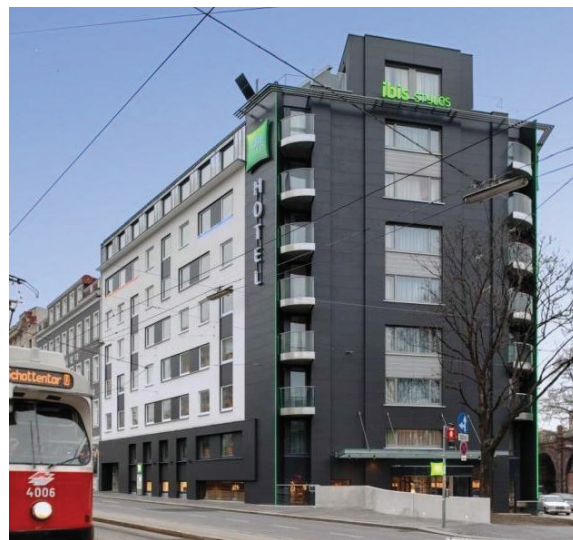

IBIS STYLES WIEN CITY

Colorful, welcoming design elements and their dynamic style are typical of the ibis Styles branded hotels. Despite this, every hotel has its own individual character. At the ibis Styles Wien City, the high standard and quality of life in the city form the main focus in a variety of senses. The selection of colors and materials in the 133 rooms reflect the greenery so common in Vienna in areas such as Prater and the nearby Wienerwald. The motives in the rooms and the public areas highlight the historical flair of Vienna and stimulate guests to visit the inner city. By the way, particular attention has also been paid to sustainability in terms of the technical equipment installed.

We are situated on the corner of Döblinger Gürtel and Döblinger Hauptstraße, only a few steps away from „Nussdorfer Straße“ station (U6, Bus 37, 38, 37A).

PROPERTY FEATURES

Luggage Service	N/A		
Wellness	N/A		
Disability Friendly	Yes		
Room Service	N/A		
Wi-Fi	Included in lobby and all rooms		
Restaurant	✓	Meeting Facilities	
Bar	✓	Concierge	✓

ROOM FEATURES

Coffee/Tea Maker		Minibar	
Air Condition	✓	Telephone	✓
Private Bathroom	✓	TV	✓
Desk	✓	Safety Box	
Hair Dryer	✓	Iron	
Smoking Rooms			

LOCATION

Address	DÖBLINGER HAUPTSTRASSE 2, 1190 VIENNA
Public Transport Stop	U6, Bus 37, 38, 37A
Walking Distance	5 min