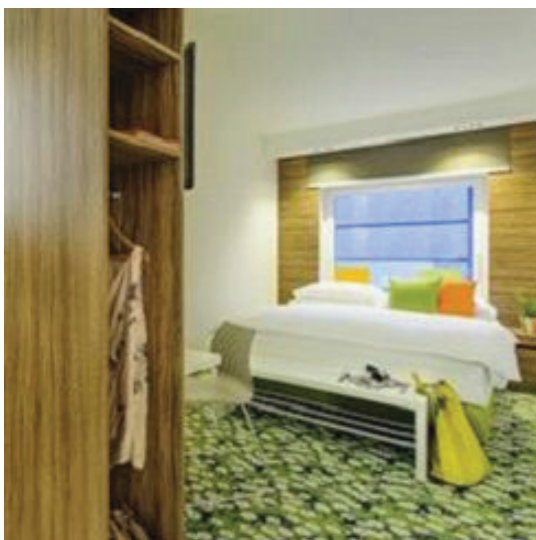

IBIS STYLES WIEN CITY

Colorful, welcoming design elements and their dynamic style are typical of the ibis Styles branded hotels. Despite this, every hotel has its own individual character. At the ibis Styles Wien City, the high standard and quality of life in the city form the main focus in a variety of senses. The selection of colors and materials in the 133 rooms reflect the greenery so common in Vienna in areas such as Prater and the nearby Wienerwald. The motives in the rooms and the public areas highlight the historical flair of Vienna and stimulate guests to visit the inner city. By the way, particular attention has also been paid to sustainability in terms of the technical equipment installed.

We are situated on the corner of Döblinger Gürtel and Döblinger Hauptstraße, only a few steps away from „Nussdorfer Straße“ station (U6, Bus 37, 38, 37A).

PROPERTY FEATURES

Luggage Service	N/A		
Wellness	N/A		
Disability Friendly	Yes		
Room Service	N/A		
Wi-Fi	Included in lobby and all rooms		
Restaurant	✓	Meeting Facilities	
Bar	✓	Concierge	✓

ROOM FEATURES

Coffee/Tea Maker		Minibar	
Air Condition	✓	Telephone	✓
Private Bathroom	✓	TV	✓
Desk	✓	Safety Box	
Hair Dryer	✓	Iron	
Smoking Rooms			

LOCATION

Address	DÖBLINGER HAUPTSTRASSE 2, 1190 VIENNA
Public Transport Stop	U6, Bus 37, 38, 37A
Walking Distance	5 min